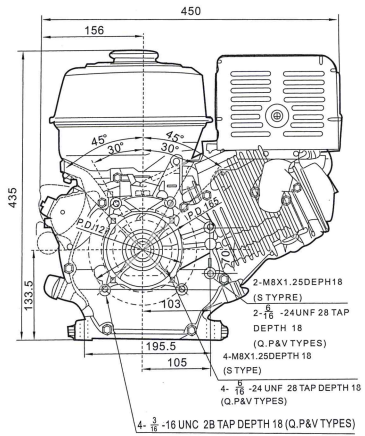

13 H/P Petrol Engine

Paramount Browns Motors are 'Q' Type